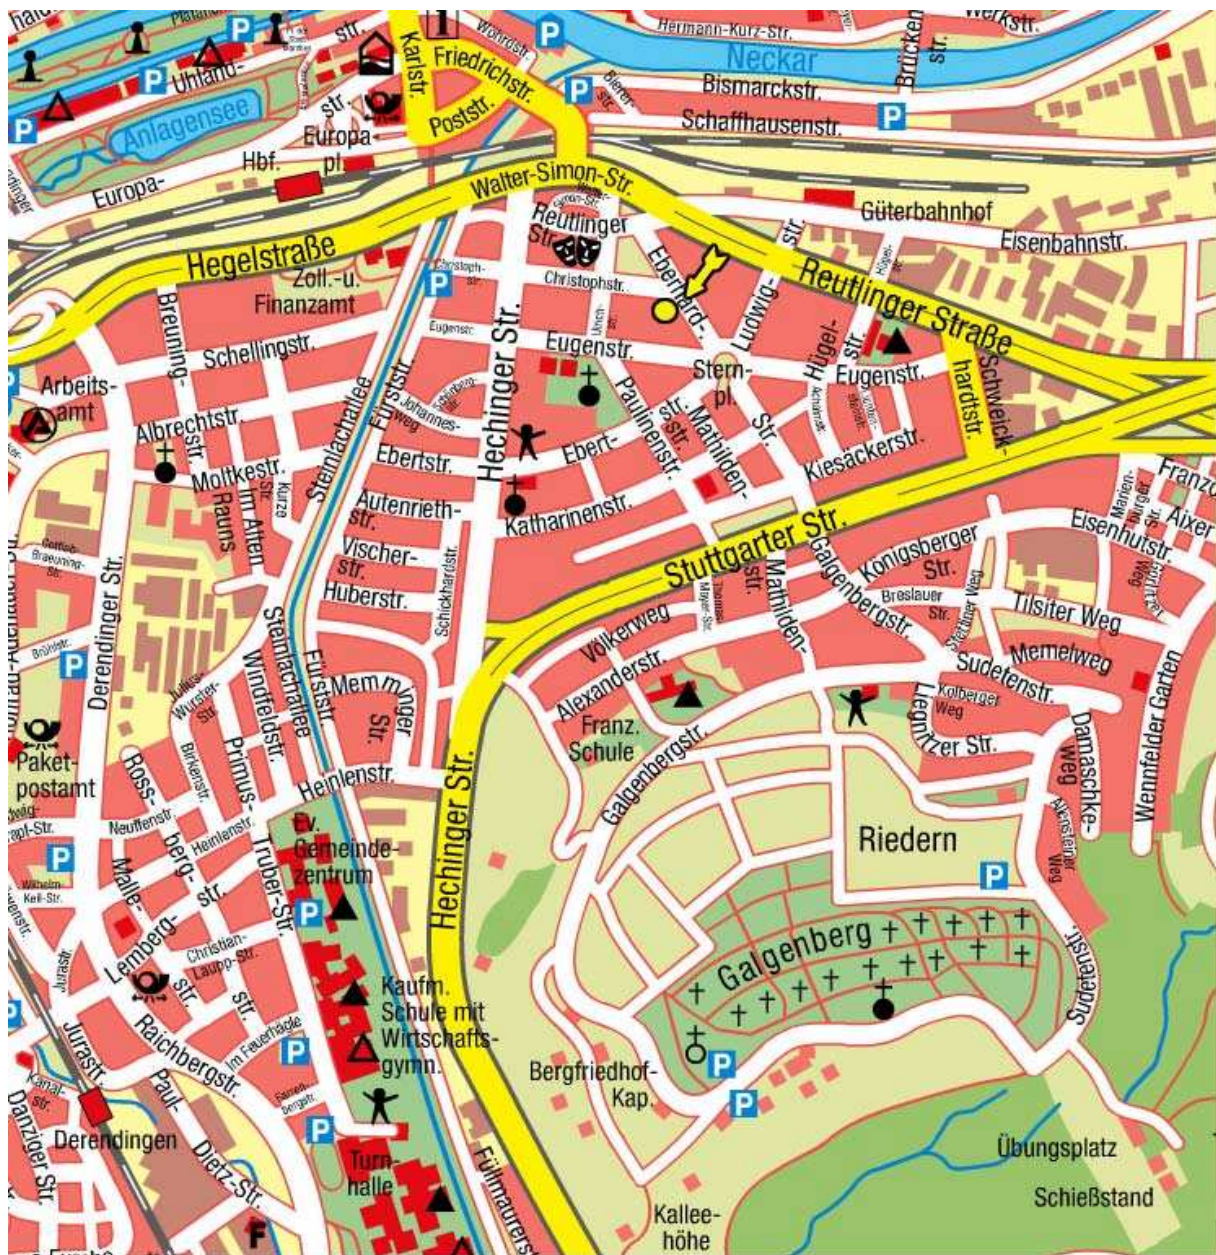

## How to find us:

Coming from Stuttgart on the B27 in the direction of Tübingen:

- remain on the B27/Stuttgarter Strasse in the direction of Hechingen
- after passing the place-name sign for Tübingen, turn right at the second set of traffic lights (into Eberhardstrasse)
- continue along Eberhardstrasse until you reach Sternplatz
- after driving over a zebra crossing (on your right is a chemist's), turn left at "Reisebüro Sternplatz" and then right immediately (in other words, drive around Sternplatz to the right and continue along Eberhardstrasse)
- take the next possible left (= Christophstrasse); the IKA is located in the first building on the left (directly opposite the LTT - Tübingen Theatre)

Coming from Balingen / Hechingen:

- follow the B27 in the direction of Stuttgart until you come to the exit "Tübingen Zentrum" (city center)
- from Hechingerstrasse take the fifth left (= Christophstrasse)

Coming on A81 Autobahn from Herrenberg or Rottenburg:

- follow the B28 in the direction of Reutlingen until you reach the "Metropol" carpark footbridge
- directly after the traffic lights turn right into Eberhardstrasse
- continue for 150 m, then turn right into Christophstrasse (1<sup>st</sup> building on the left, Christophstrasse 32)